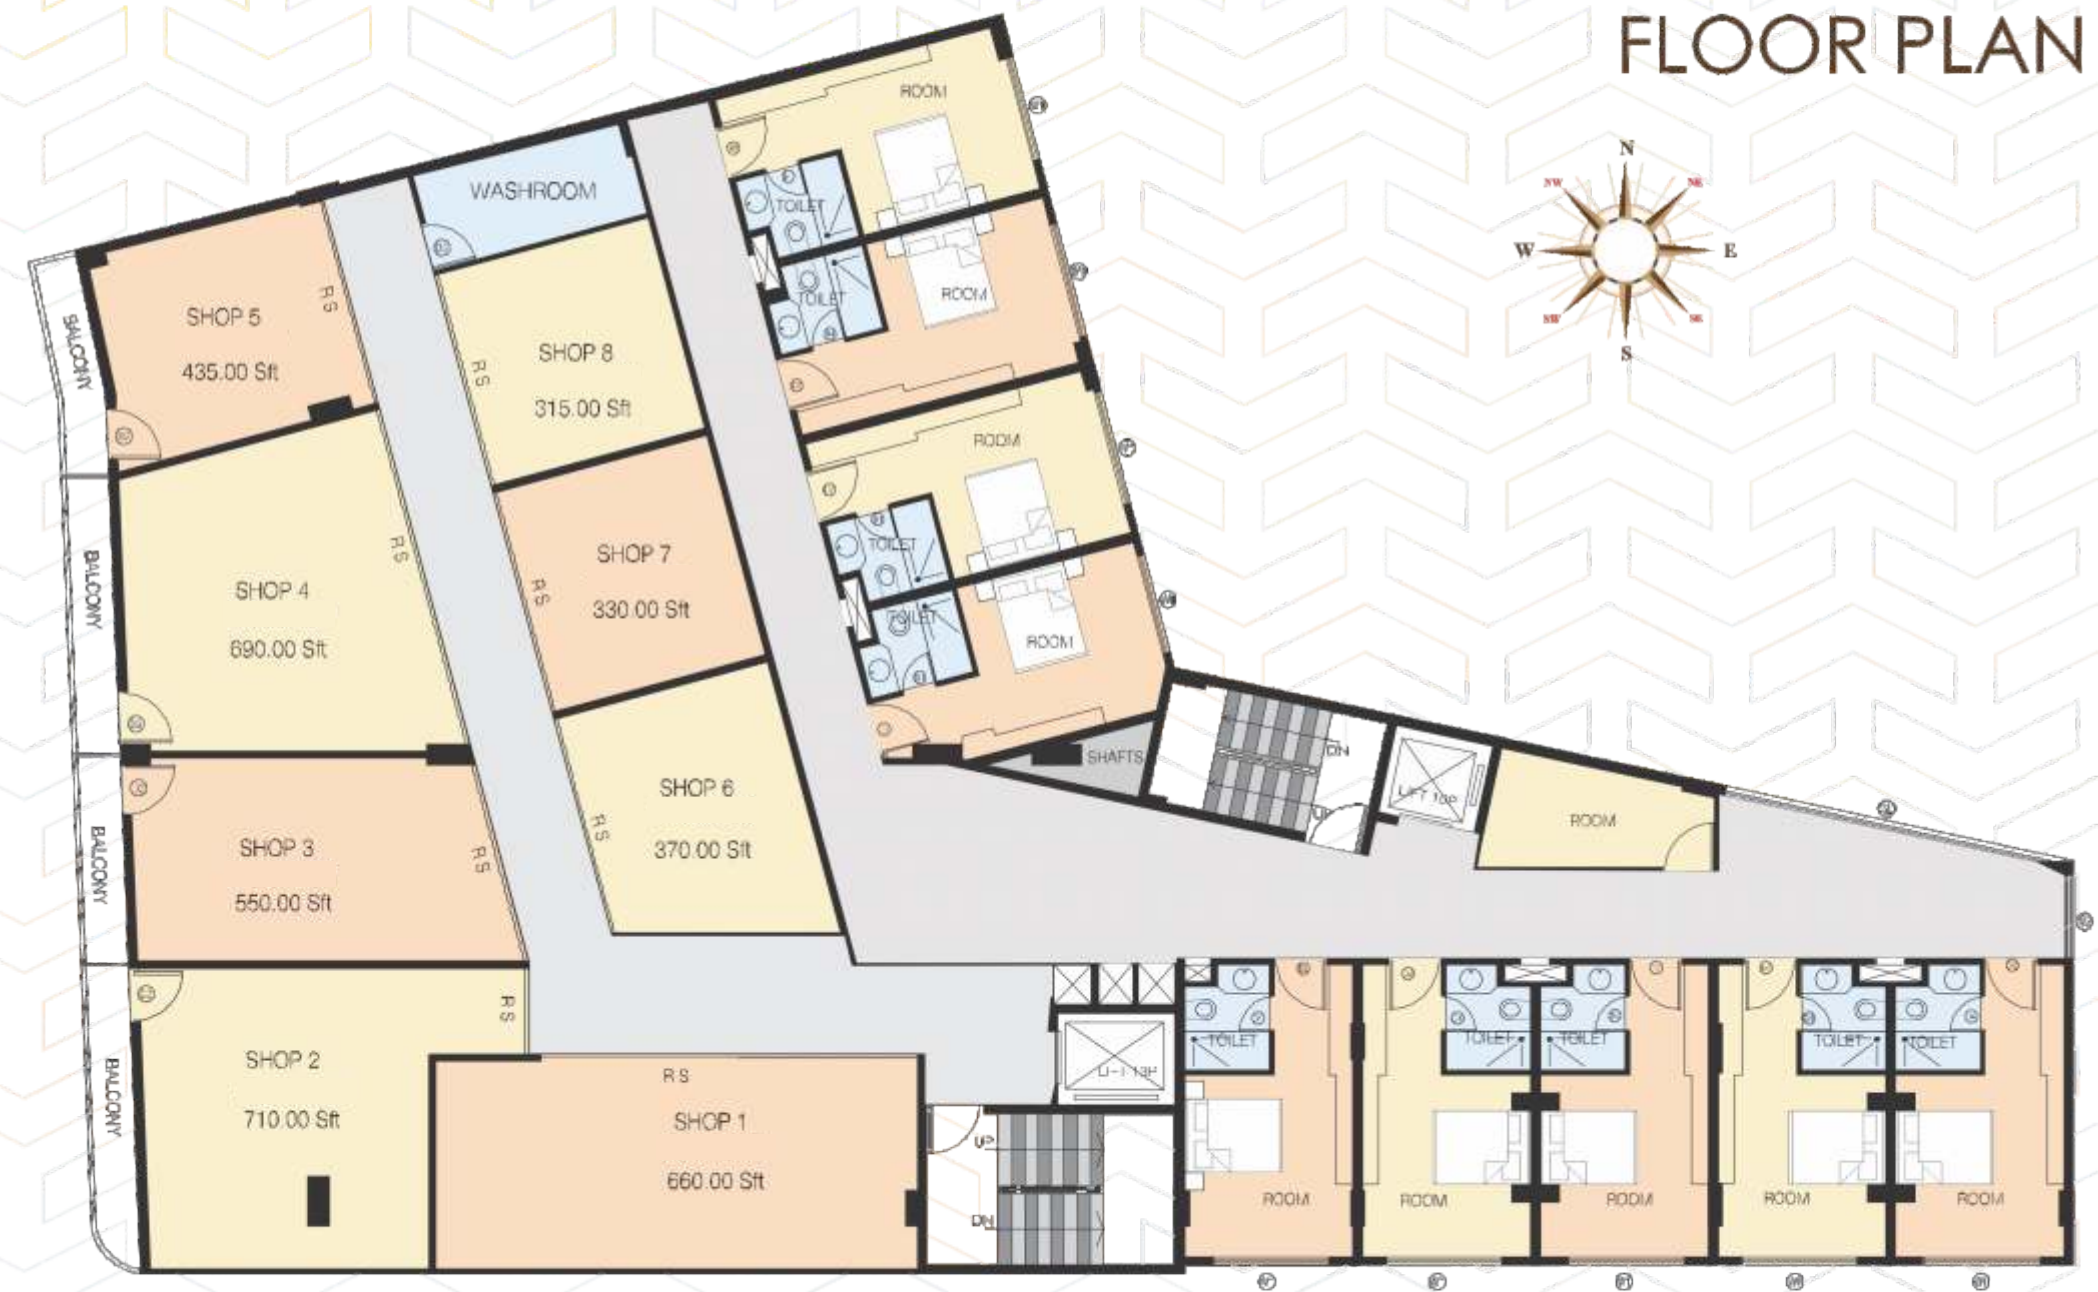

## HIGHLIGHTS

- Contemporary ACP cladding & Glazing facade
- Located at heart of the city
- Double height ceiling in the ground floor
- BCC framed structure
- Laterite / Solid block masonry walls

# GROUND FLOOR PLAN

# TYPICAL 2<sup>ND</sup>, 3<sup>RD</sup> & 4<sup>TH</sup> FLOOR PLAN